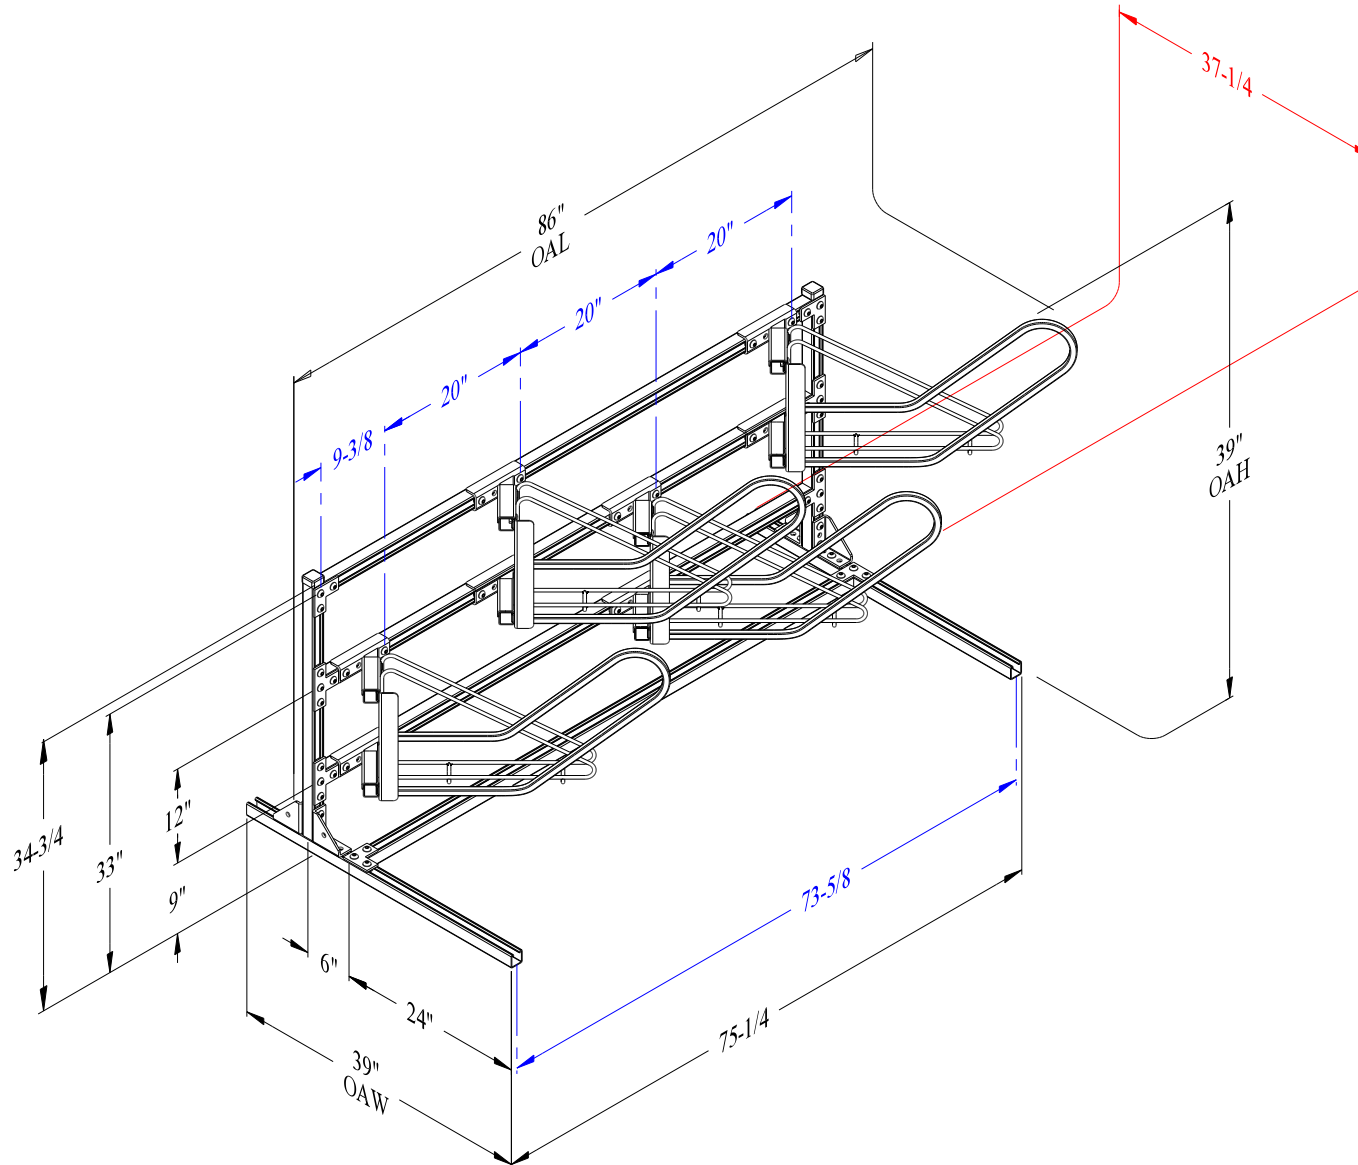

Part #17501

Bike Stall {4-Bike}
Strut Base {Angled} Assembly {Dim's}