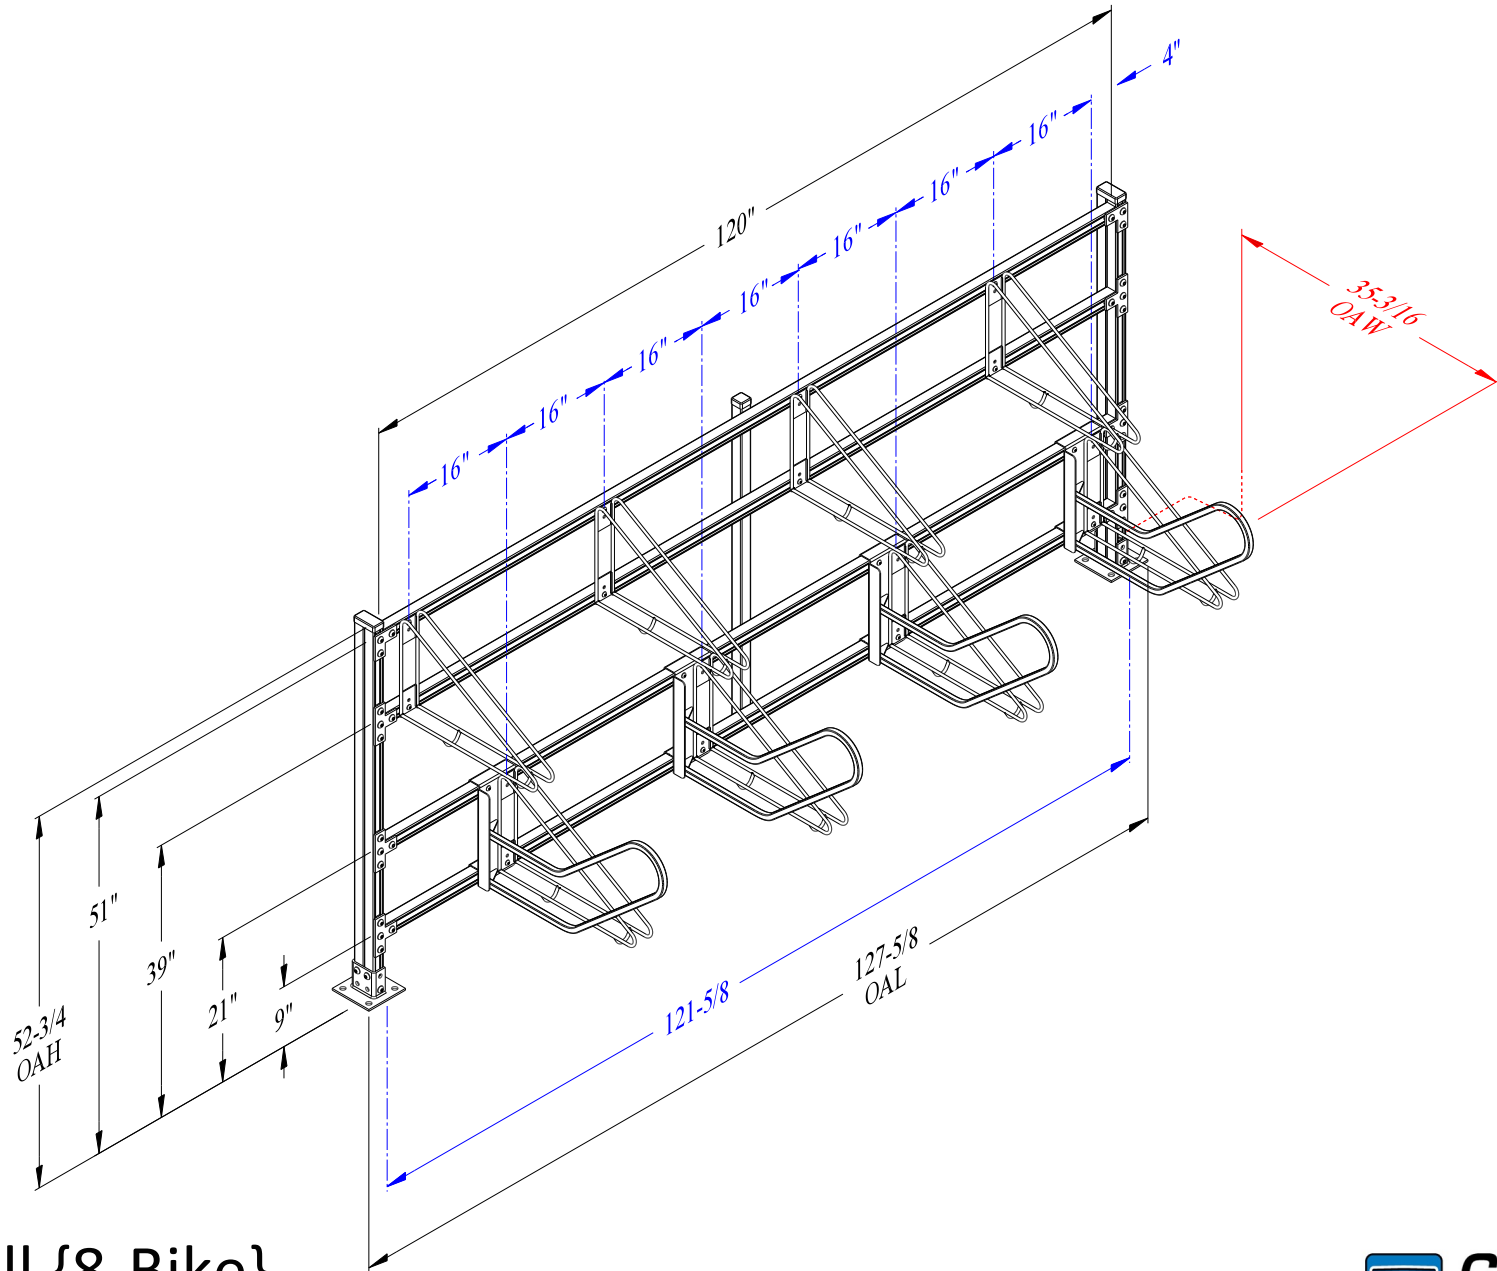

Part #17483

Bike Stall {8-Bike}
Post Base {Hi-Lo} Assembly {Dim's}