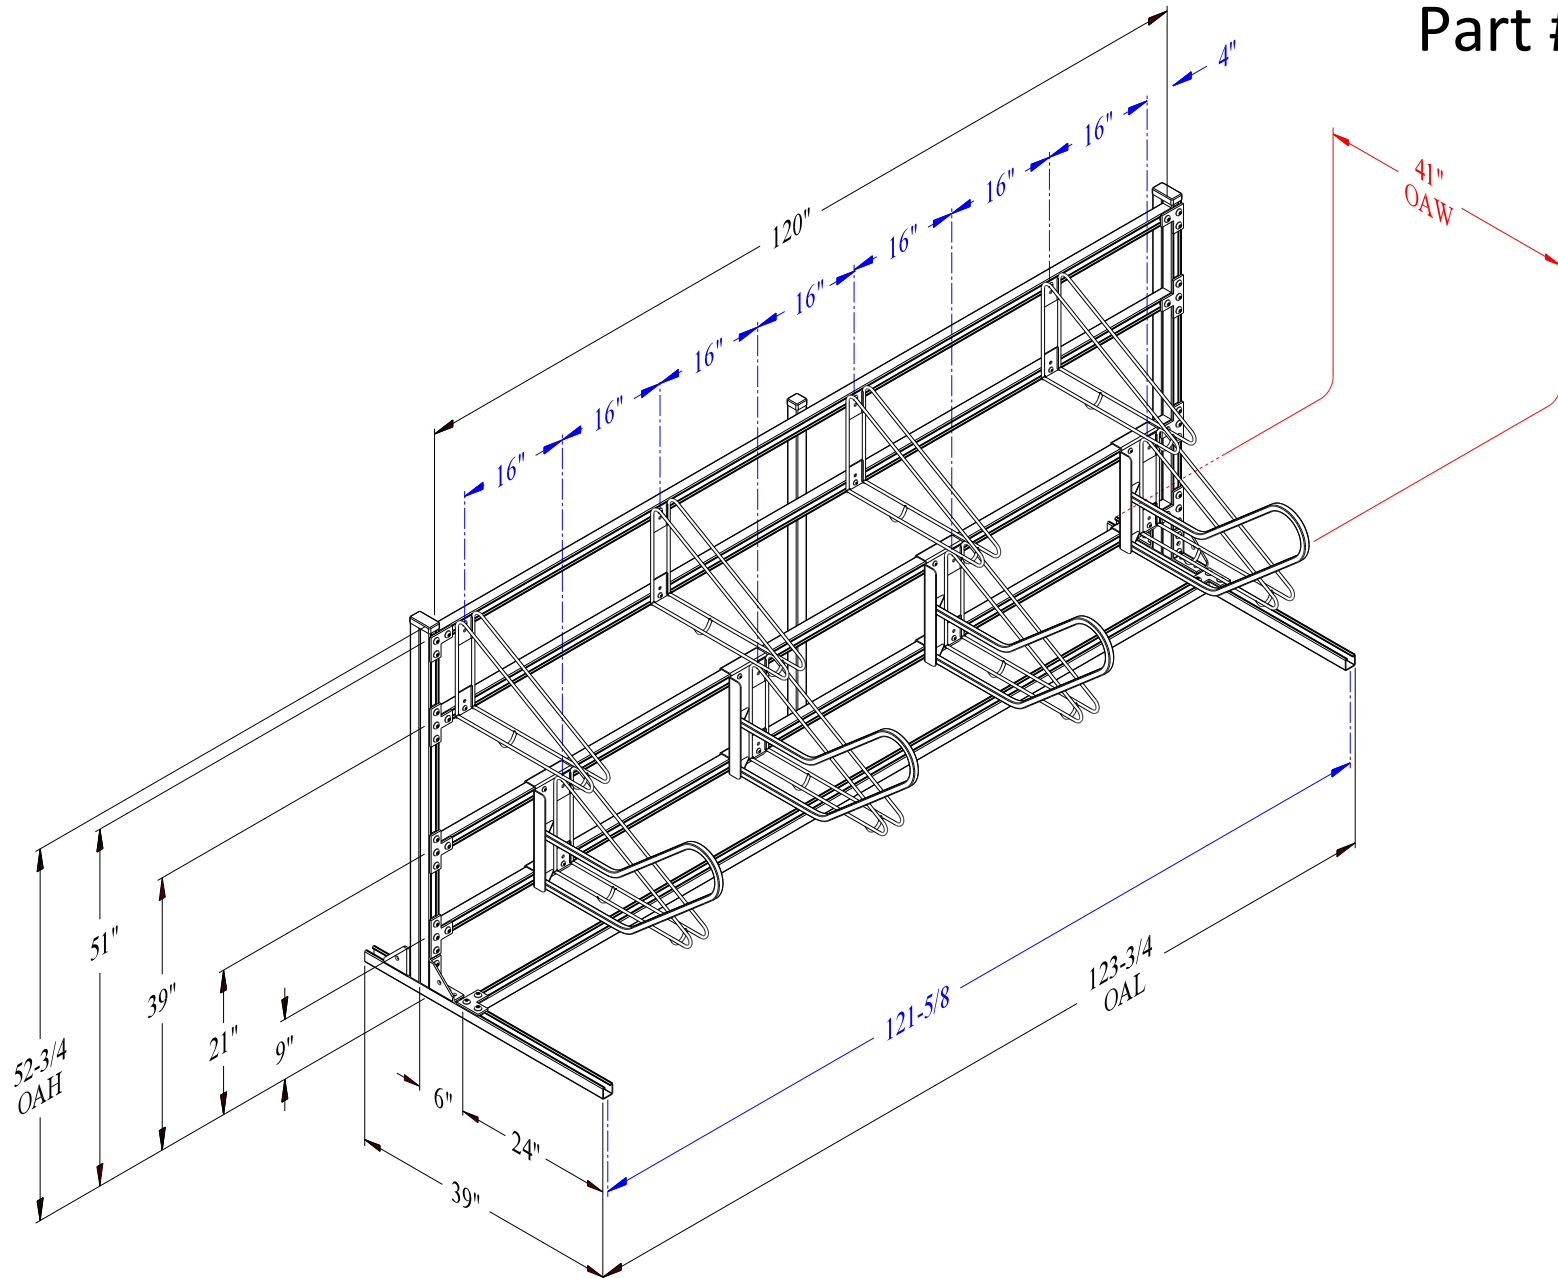

Part #17484

Bike Stall {8-Bike}
Strut Base {Hi-Lo} Assembly {Dim's}