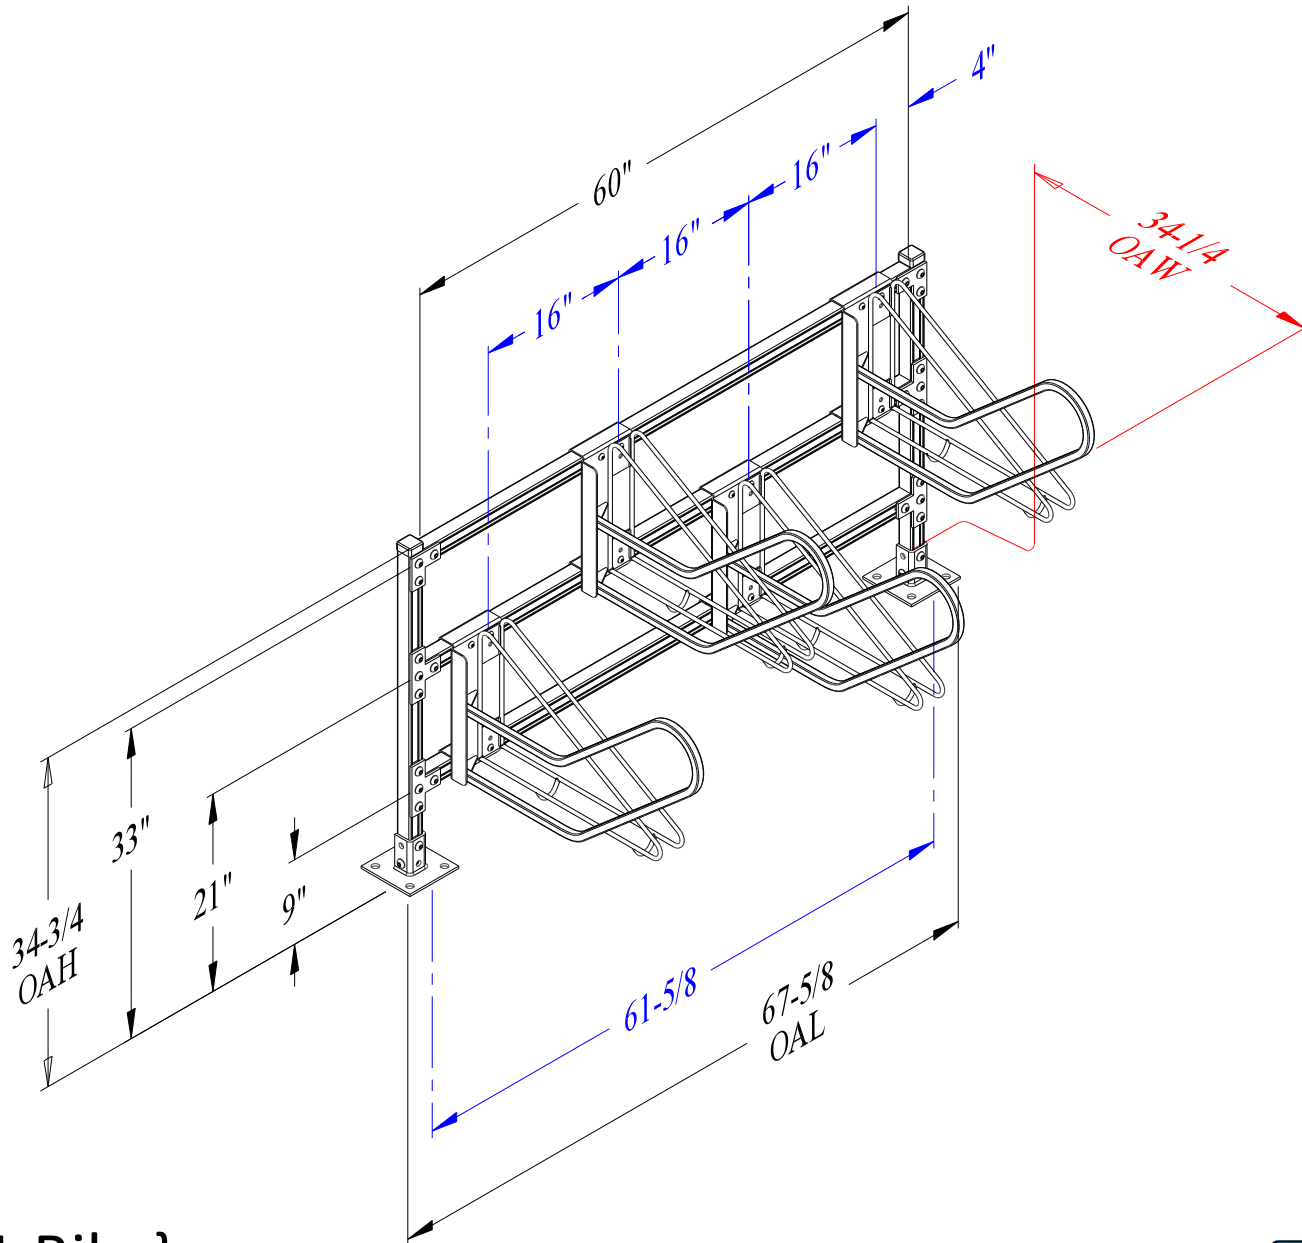

Part #17491

Bike Stall {4-Bike}
Post Base {Straight} Assembly {Dim's}