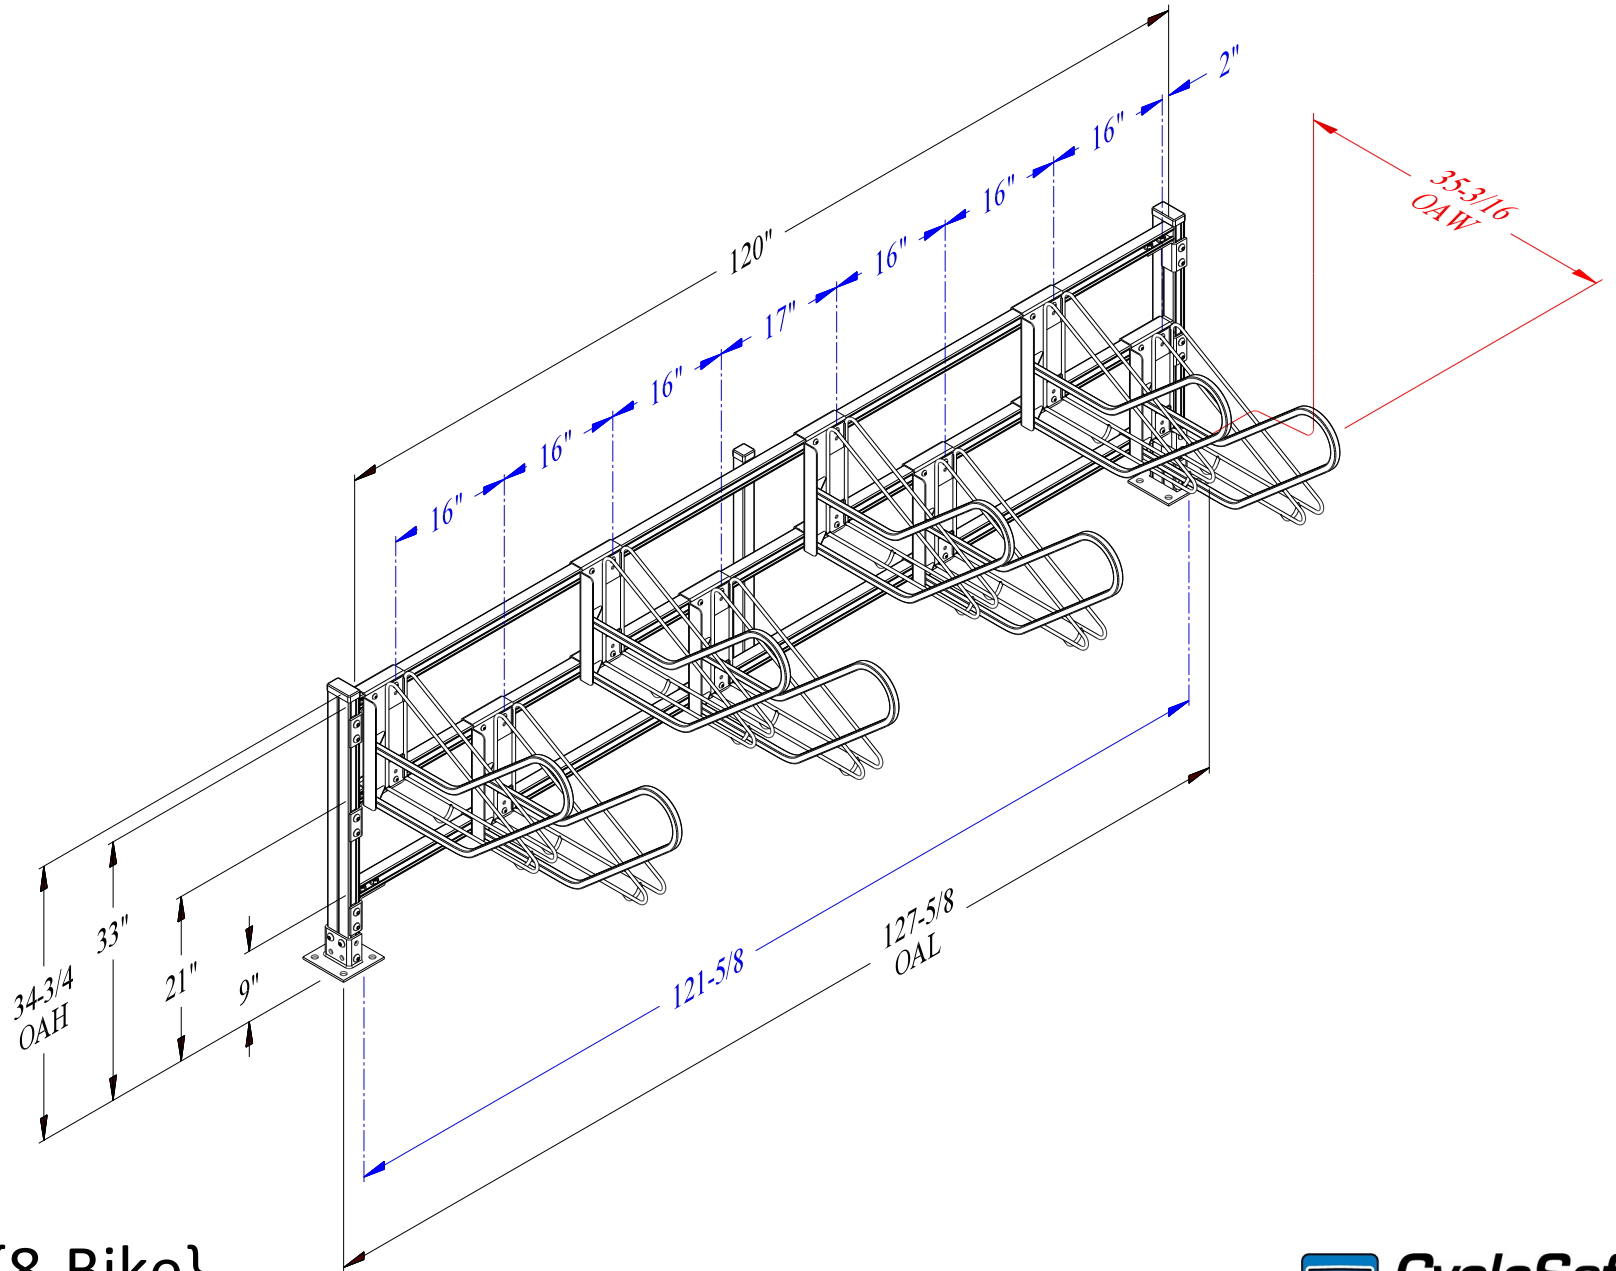

Part #17478

Bike Stall {8-Bike}
Post Base {Straight} Assembly {Dim's}