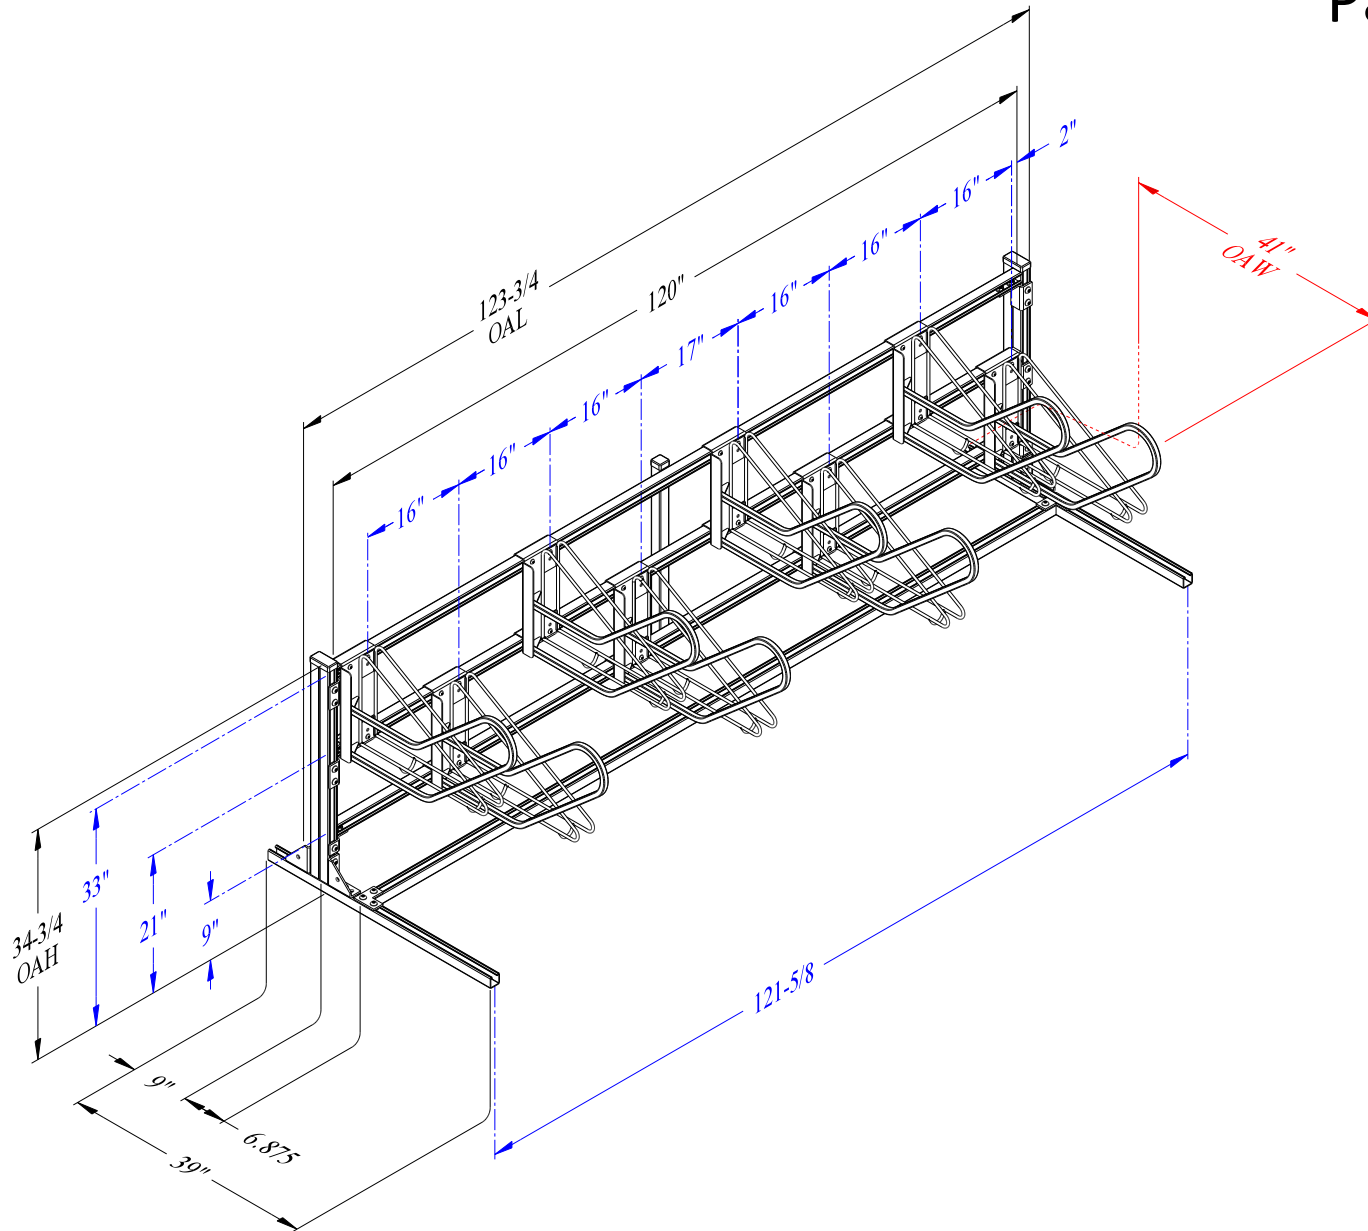

Part #17479

Bike Stall {8-Bike} U-Strut
Strut Base {Straight} Assembly {Dim's}