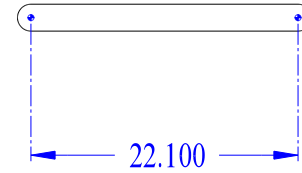

U-RACK {CLASSIC}
STAINLESS STEEL
SURFACE MOUNT

U-RACK {CLASSIC}
STAINLESS STEEL
GROUND MOUNT