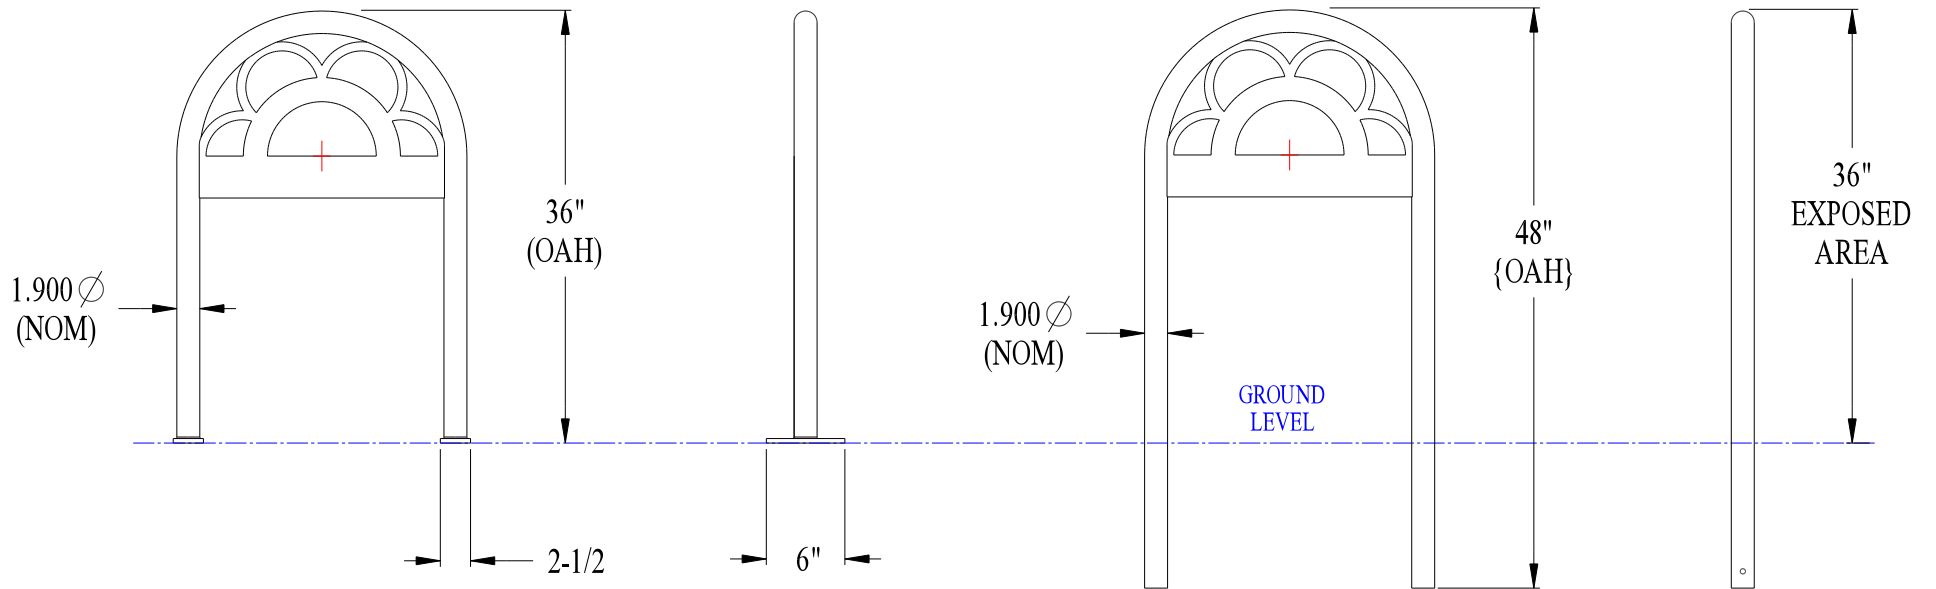

U-RACK {ARCS}
POWDER COATED
SURFACE MOUNT

U-RACK {ARCS}
POWDER COATED
GROUND MOUNT

1.900 \varnothing
(NOM)

36"
(OAH)

2-1/2

6"

1.900 \varnothing
(NOM)

GROUND
LEVEL

48"
{OAH}

36"
EXPOSED
AREA