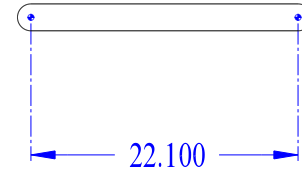

U-RACK {GREENVILLE}
POWDER COATED
SURFACE MOUNT

U-RACK {GREENVILLE}
POWDER COATED
GROUND MOUNT