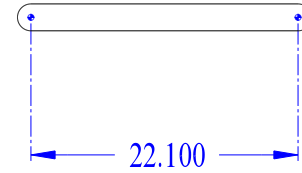

U-RACK {MOOSE}  
POWDER COATED  
SURFACE MOUNT

U-RACK {MOOSE}  
POWDER COATED  
GROUND MOUNT