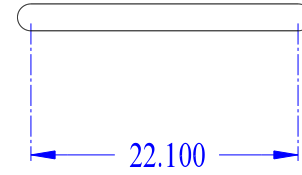

U-RACK {CENTERLINE}
POWDER COATED
SURFACE MOUNT

U-RACK {CENTERLINE}
POWDER COATED
GROUND MOUNT