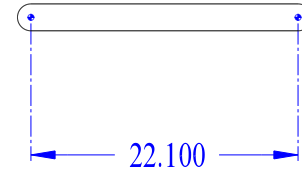

U-RACK {METROLINE}
POWDER COATED
SURFACE MOUNT

U-RACK {METROLINE}
POWDER COATED
GROUND MOUNT