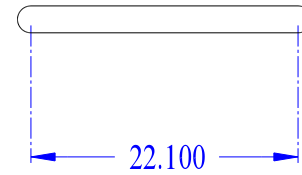

U-RACK {CASCADE}
POWDER COATED
SURFACE MOUNT

U-RACK {CASCADE}
POWDER COATED
GROUND MOUNT