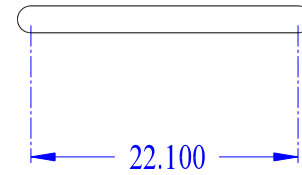

U-RACK {GREENWICH}  
POWDER COATED  
SURFACE MOUNT

U-RACK {GREENWICH}  
POWDER COATED  
GROUND MOUNT