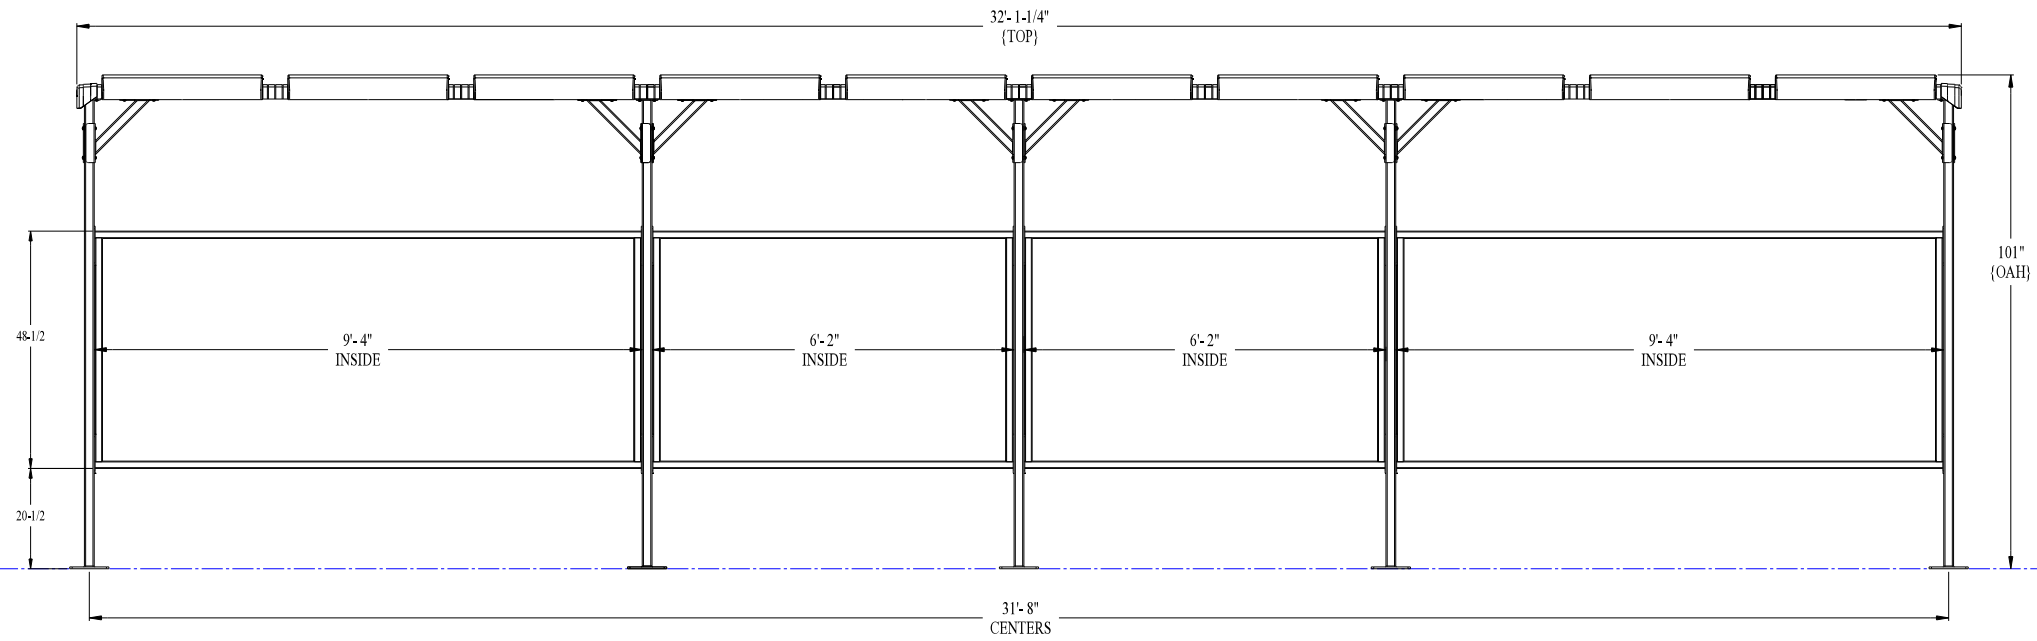

B-Shelter {10-Top} 1-Poly
 {Straight} Legs Assembly
 (4) Units = (20) Bike Capacity

GROUND LEVEL