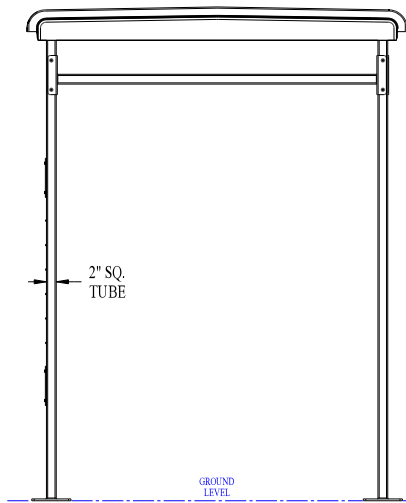

B-Shelter {10-Top} 1-Poly
 {Straight} Legs Assembly
 (4) Units = (20) Bike Capacity

GROUND LEVEL