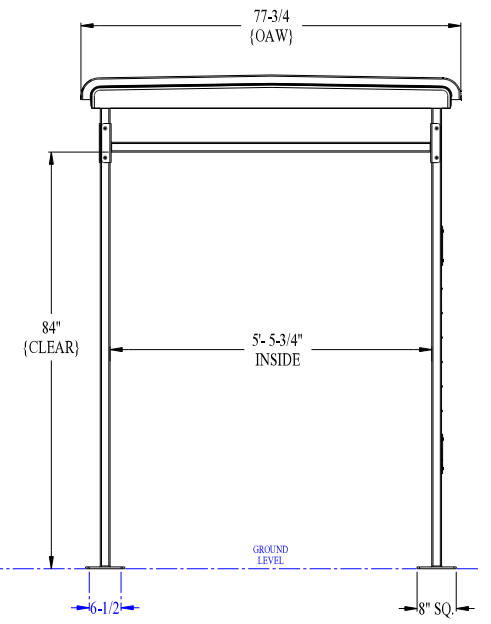

B-Shelter {10-Top} 1-Poly
 {Straight} Legs Assembly
 (4) Units = (20) Bike Capacity

GROUND LEVEL