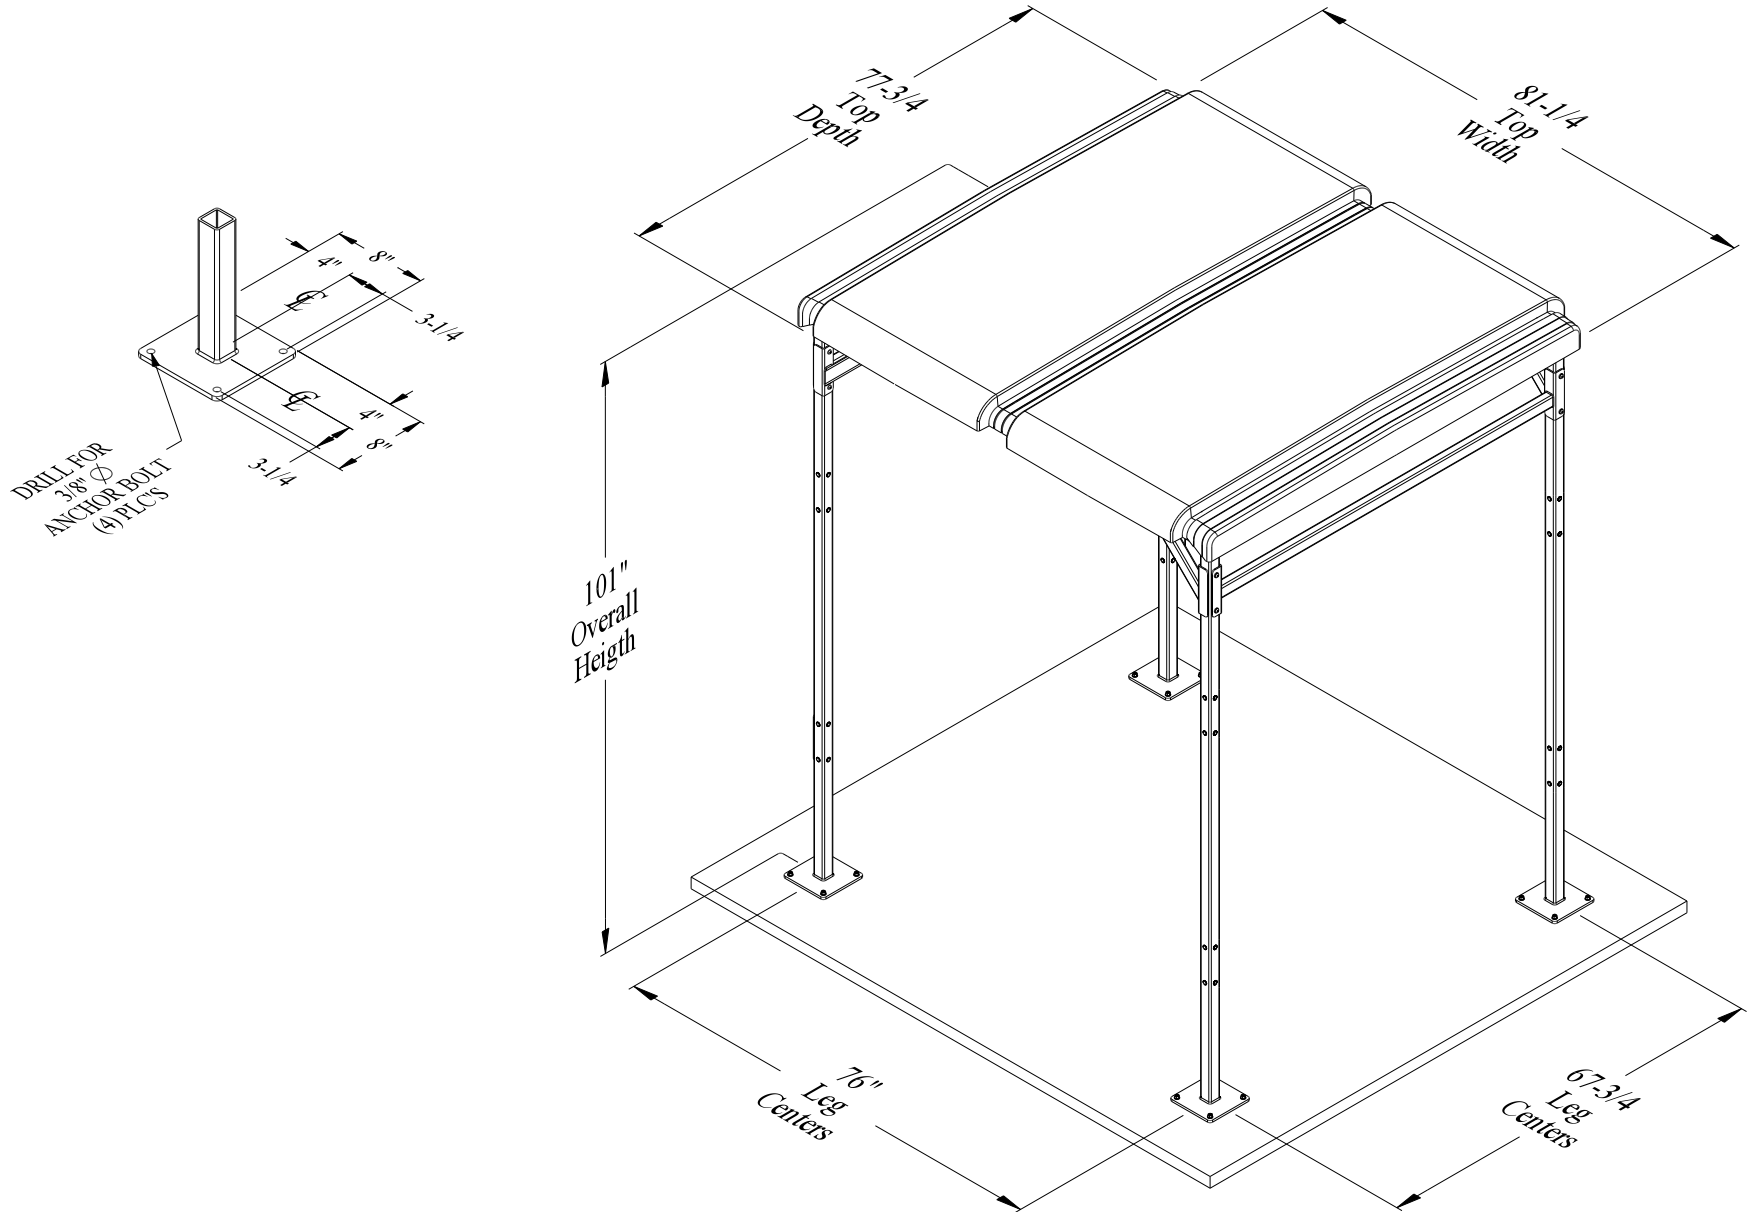

B-Shelter #16999

B-Shelter {2-Top}
{0-Poly} Assembly {Starter} Dim's

www.cyclesafe.com