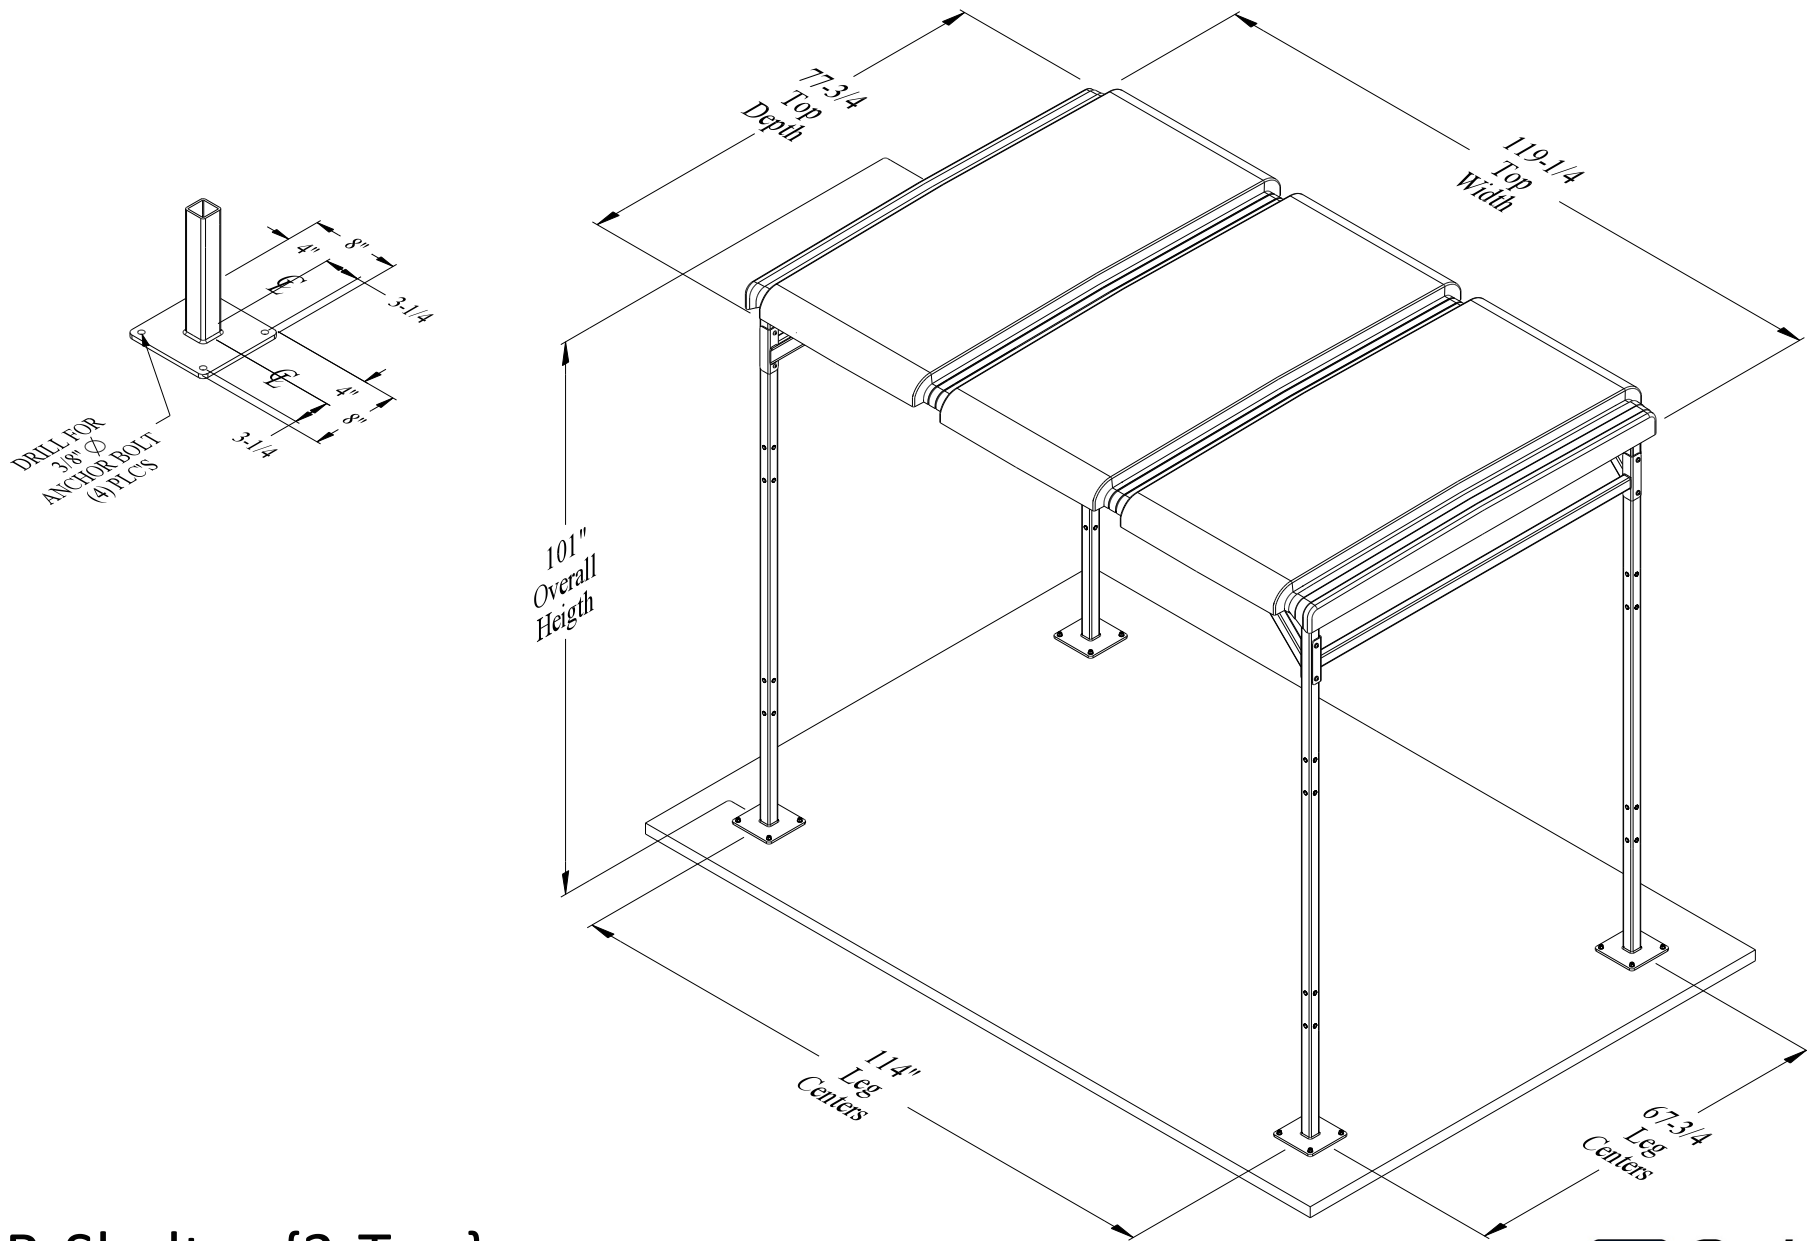

B-Shelter #17000

B-Shelter {3-Top}
{0-Poly} Assembly {Starter} Dim's

www.cyclesafe.com