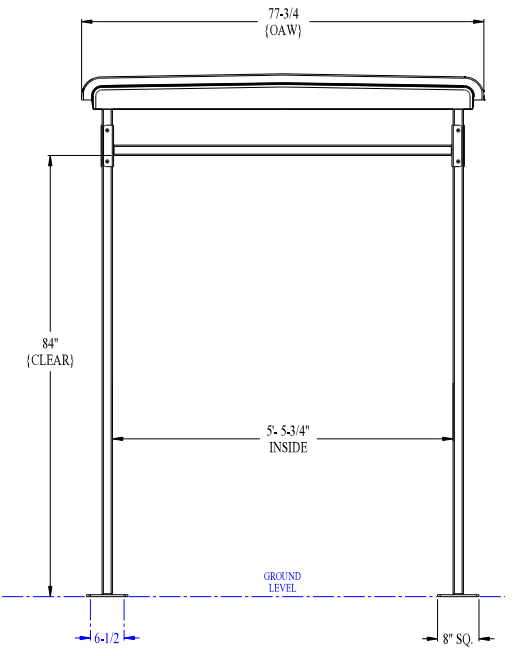

B-Shelter {9-Top} 0-Poly
 {Straight} Legs Assembly
 (3) Units = (18) Bike Capacity

GROUND LEVEL