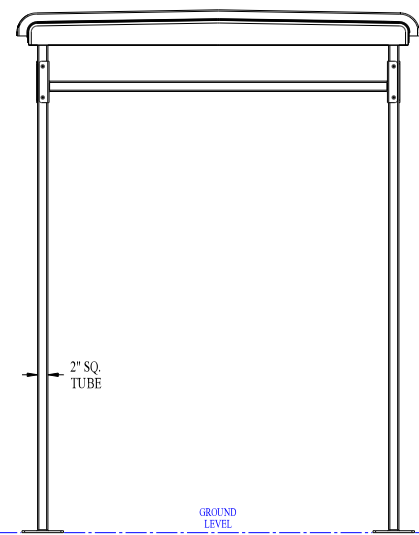

B-Shelter {9-Top} 0-Poly
 {Straight} Legs Assembly
 (3) Units = (18) Bike Capacity

GROUND LEVEL