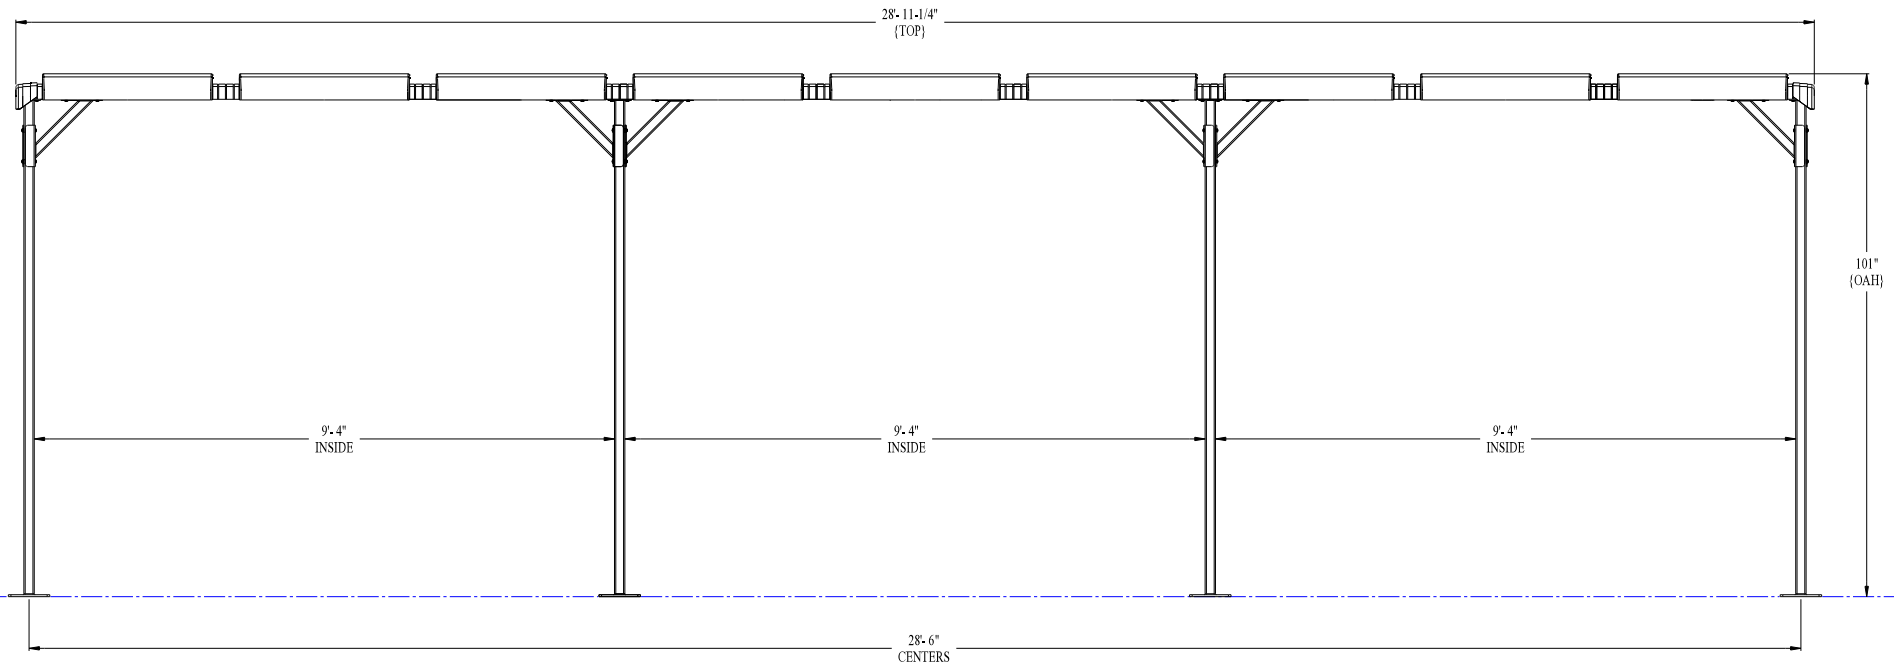

B-Shelter {9-Top} 0-Poly
 {Straight} Legs Assembly
 (3) Units = (18) Bike Capacity

GROUND LEVEL