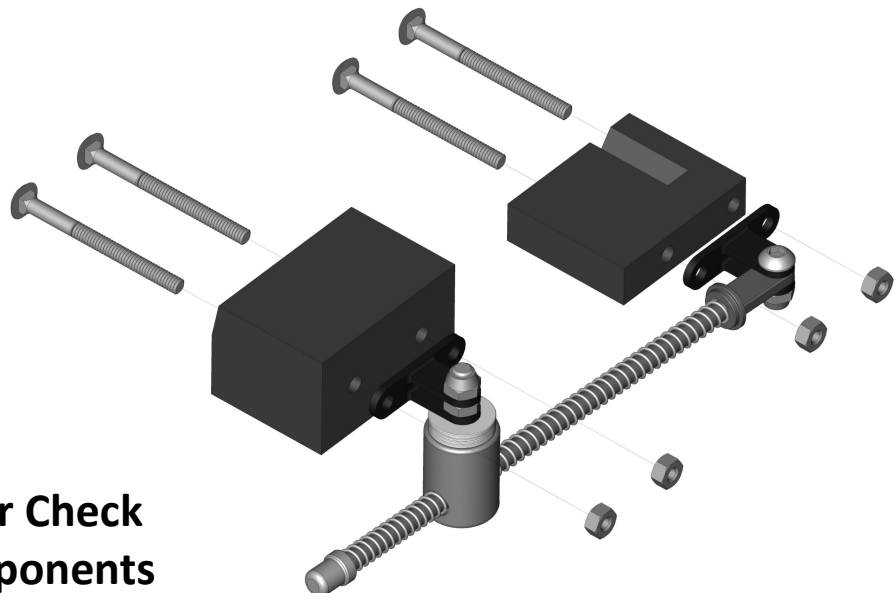

ProPark® Locker
Door Check Holdback Kit
Part #10631

The **Door Check** Holdback Kit allows the door to remain open while allowing easy access to the locker.

**Door Check
Components**